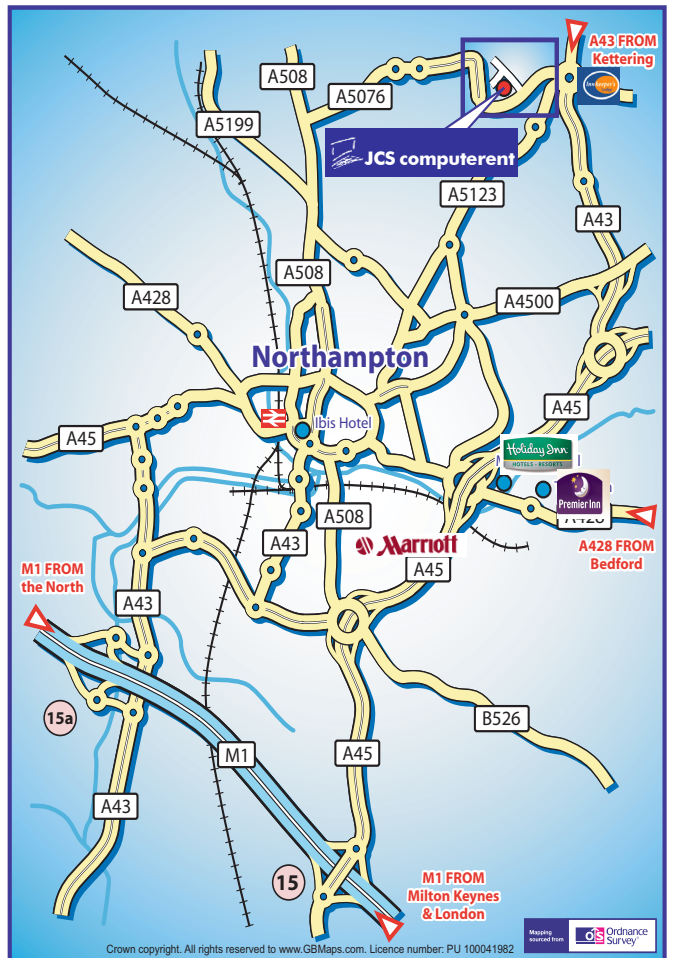

a:34 Charter Gate,
Quarry Park Close, Moulton Park,
Northampton NN3 6QB
t:(0871) 200 22 52
f:(01604) 491799
e:rentals@computerent.co.uk
w:computerent.co.uk

LOCATION MAP

Travel Directions

By Road

From the M1 south and west

Exit the M1 at junction 15 and take the A45(London Road) towards Northampton, continue along the A45 (Nene Valley Way) ignoring the signs for Northampton and bear right over flyover towards Wellingborough signposted A45. At the next roundabout take the left ringroad exit signposted A43 Kettering. Take this road until the 2nd roundabout take the second exit onto the A5076(Talvera Way) Follow this road up and round a new roundabout bearing right(not on map). Just after this take a right turn at some new traffic lights into Brickyard Spinney Road. Take the second right into Quarry Park Close and JCS is at the bottom of the road.

From Kettering A14 North and East

From the Kettering A14 junction take the A43 south towards Northampton. At the roundabout after you have entered the town boundary sign take the 4th exit onto the A5076(Talvera Way). Follow this road up and round a new roundabout bearing right(not on map). Just after this take a right turn at some new traffic lights into Brickyard Spinney Road. Take the second right into Quarry Park Close and JCS is at the bottom of the road.

By Rail

The closest station is Northampton(about 15 mins by taxi from JCS) Call National Rail Enquiries for train times 08456 48 49 50 or at www.nationalrail.co.uk

Parking

There is a car park off Quarry Park Close as marked on the map as well as ample unrestricted on-road parking

Accommodation

Ibis Northampton Town Centre
(2 mins from Rail terminal)
Sol Central
Marefair
Northampton
NN1 1SR
Tel:+441604 608900
Fax:+441604 608910
www.ibishotel.com