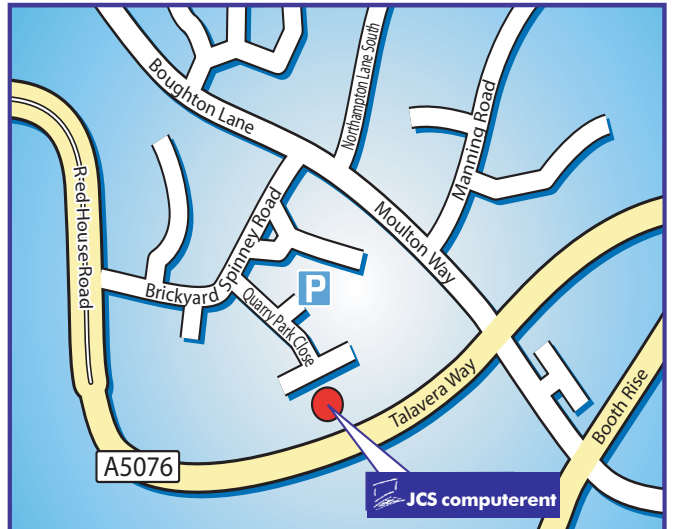

a:34 Charter Gate,
Quarry Park Close, Moulton Park,
Northampton NN3 6QB
t:(0871) 200 22 52
f:(01604) 491799
e:rentals@computerent.co.uk
w:computerent.co.uk

LOCATION MAP

Travel Directions

By Road

From the M1 south and west

Exit the M1 at junction 15 and take the A45(London Road) towards Northampton, continue along the A45 (Nene Valley Way) ignoring the signs for Northampton and bear right over flyover towards Wellingborough signposted A45. At the next roundabout take the left ringroad exit signposted A43 Kettering. Take this road until the 2nd roundabout take the second exit onto the A5076(Talvera Way) Follow this road up and round a new roundabout bearing right(not on map). Just after this take a right turn at some new traffic lights into Brickyard Spinney Road. Take the second right into Quarry Park Close and JCS is at the bottom of the road.

From Kettering A14 North and East

From the Kettering A14 junction take the A43 south towards Northampton. At the roundabout after you have entered the town boundary sign take the 4th exit onto the A5076(Talvera Way). Follow this road up and round a new roundabout bearing right(not on map). Just after this take a right turn at some new traffic lights into Brickyard Spinney Road. Take the second right into Quarry Park Close and JCS is at the bottom of the road.

By Rail

The closest station is Northampton(about 15 mins by taxi from JCS) Call National Rail Enquiries for train times 08456 48 49 50 or at www.nationalrail.co.uk

Parking

There is a car park off Quarry Park Close as marked on the map as well as ample unrestricted on-road parking

Accommodation

Ibis Northampton Town Centre
(2 mins from Rail terminal)
Sol Central
Marefair
Northampton
NN1 1SR
Tel:+441604 608900
Fax:+441604 608910
www.ibishotel.com